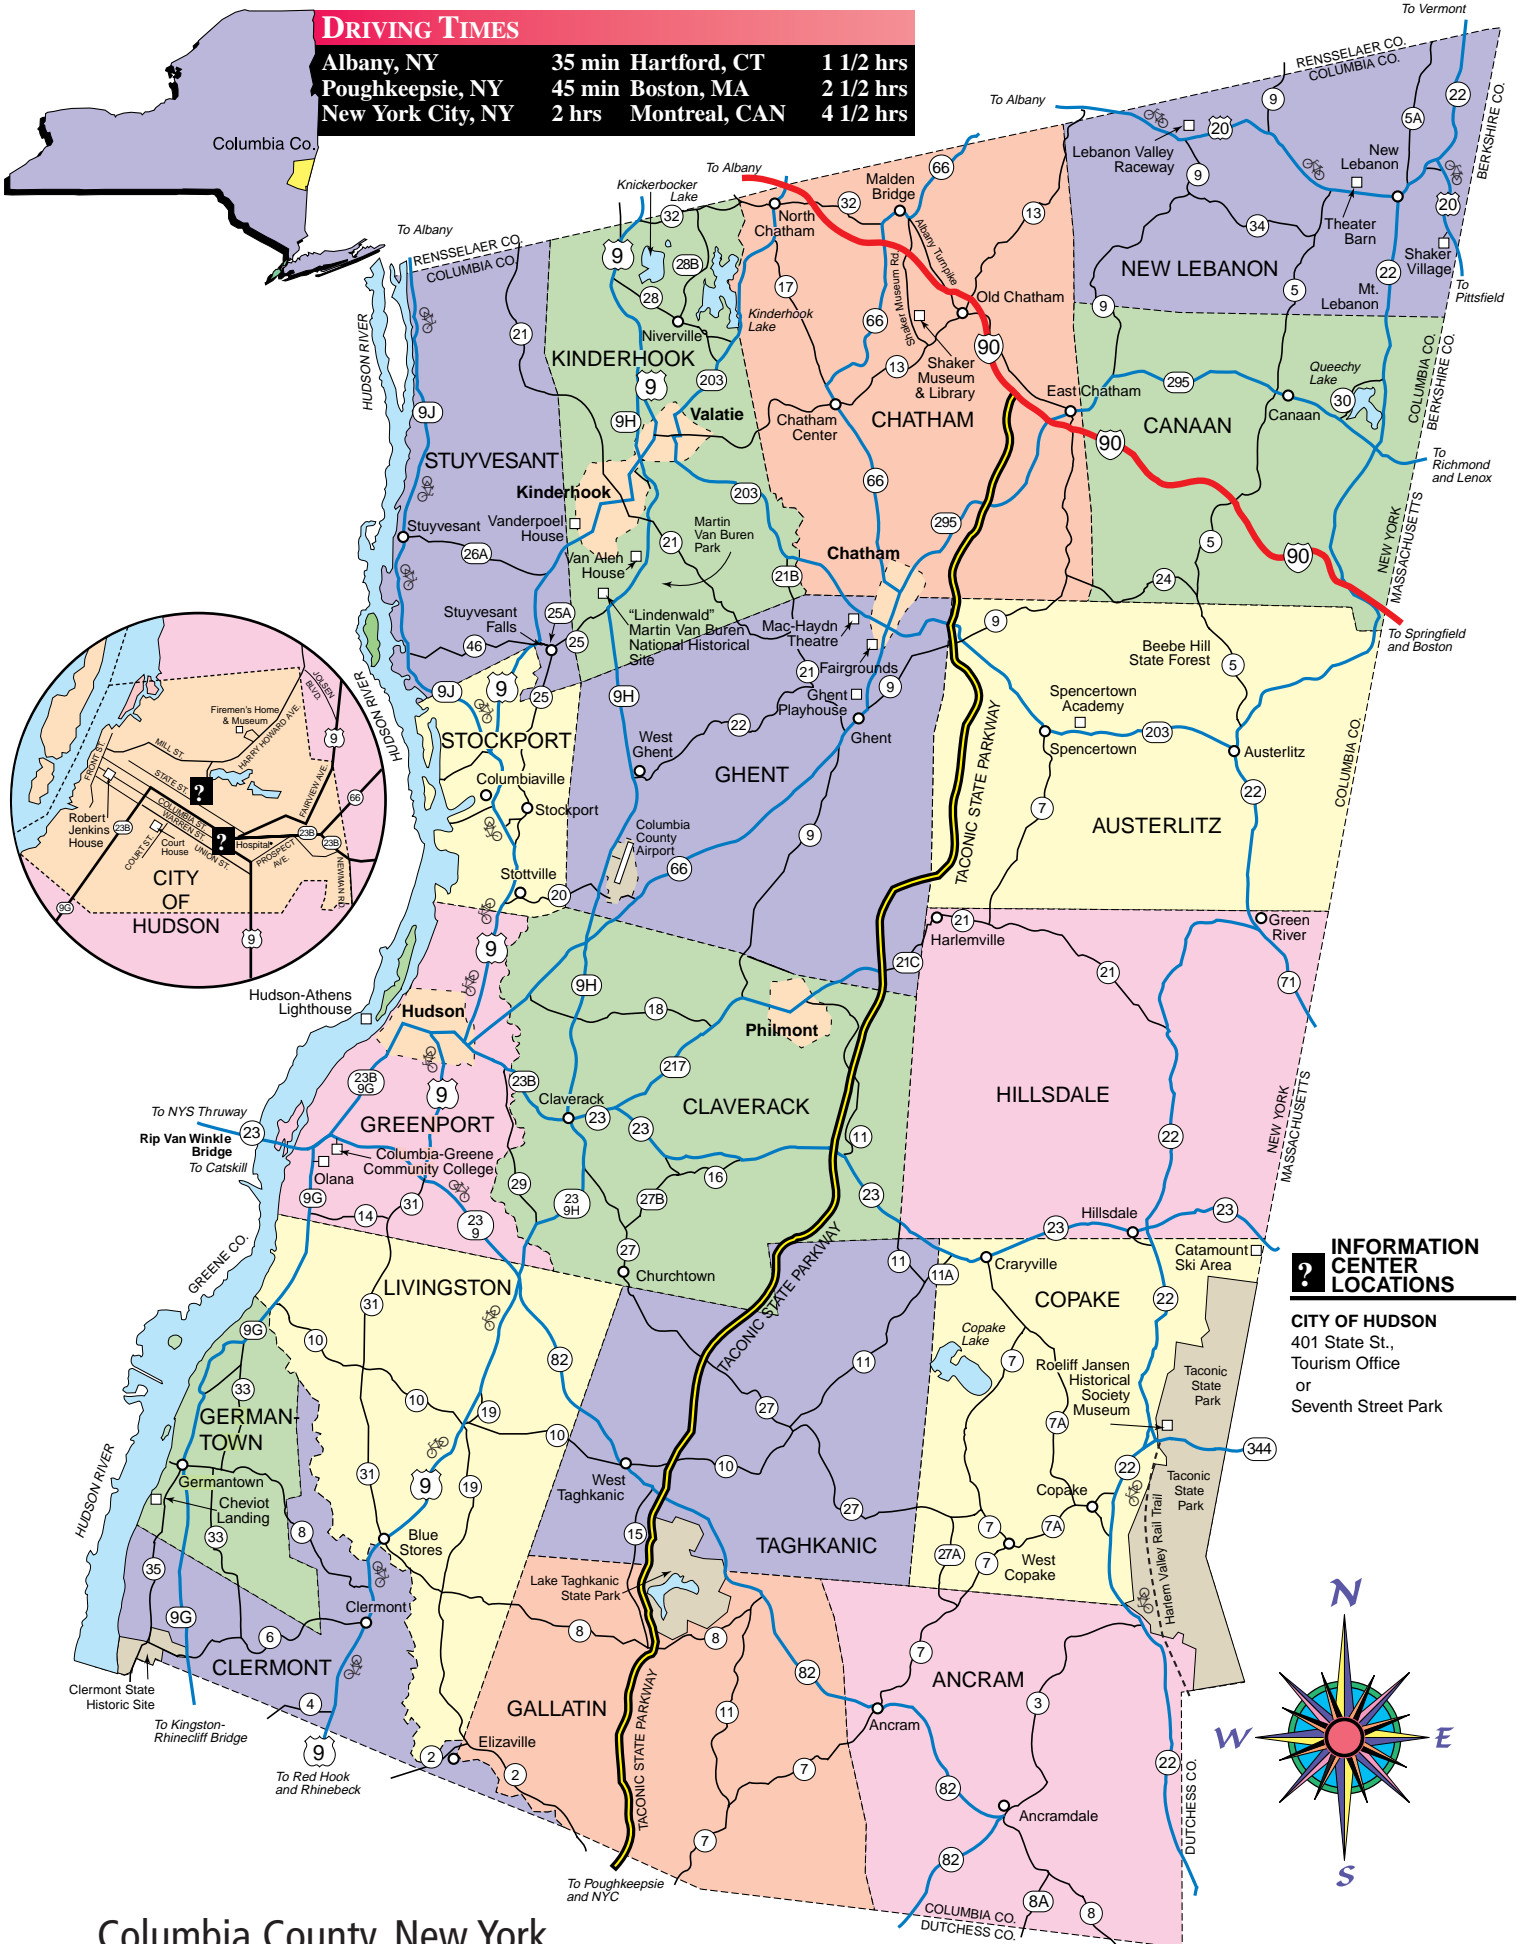

DRIVING TIMES

Albany, NY	35 min	Hartford, CT	1 1/2 hrs
Poughkeepsie, NY	45 min	Boston, MA	2 1/2 hrs
New York City, NY	2 hrs	Montreal, CAN	4 1/2 hrs

INFORMATION CENTER LOCATIONS

CITY OF HUDSON
 401 State St.,
 Tourism Office
 or
 Seventh Street Park

Columbia County, New York

Map used with permission from AAA Hudson Valley.